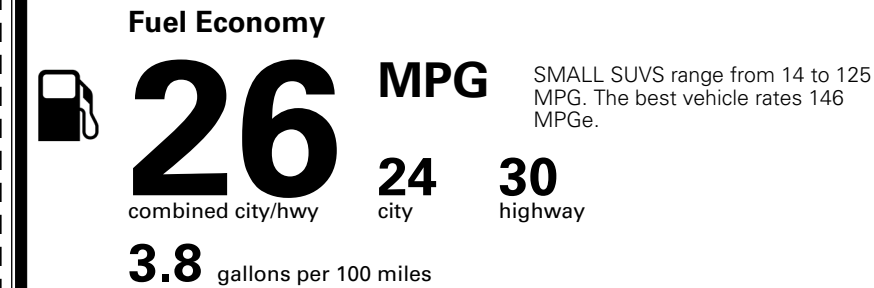

MSRP INCLUDING OPTIONS \$ 33,120.00

INLAND FREIGHT AND HANDLING \$ 1,495.00

TOTAL MANUFACTURER'S SUGGESTED RETAIL PRICE ▶ \$ 34,615.00

TOTAL ADDITIONAL WEIGHT: 8.5

EPA DOT Fuel Economy and Environment

Gasoline Vehicle