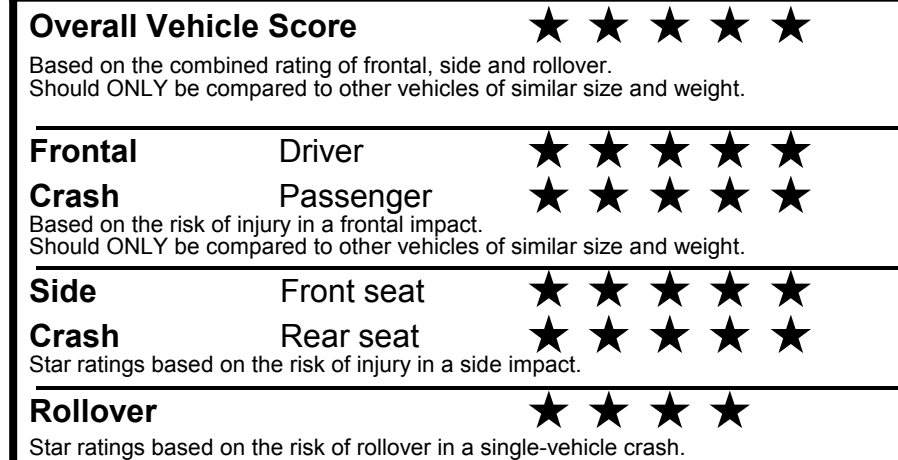

fueleconomy.gov

Calculate personalized estimates and compare vehicles

GOVERNMENT 5-STAR SAFETY RATINGS

Star ratings range from 1 to 5 stars (★★★★★) with 5 being the highest. Source: National Highway Traffic Safety Administration (NHTSA). www.safercar.gov or 1-888-327-4236