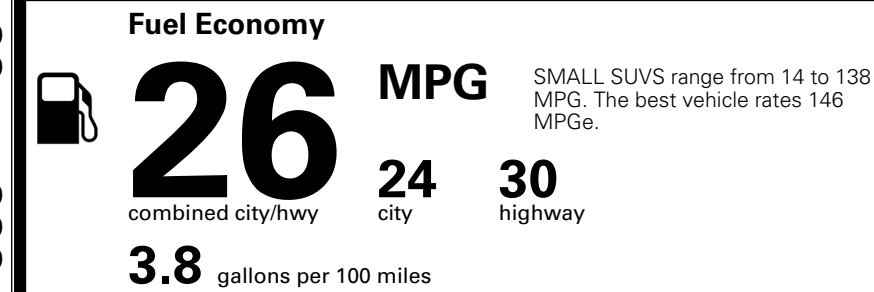

MSRP INCLUDING OPTIONS \$ 35,815.00
 INLAND FREIGHT AND HANDLING \$ 1,495.00
TOTAL MANUFACTURER'S SUGGESTED RETAIL PRICE ► \$ 37,310.00

EPA DOT Fuel Economy and Environment

Gasoline Vehicle

You spend \$1,000 more in fuel costs over 5 years compared to the average new vehicle.