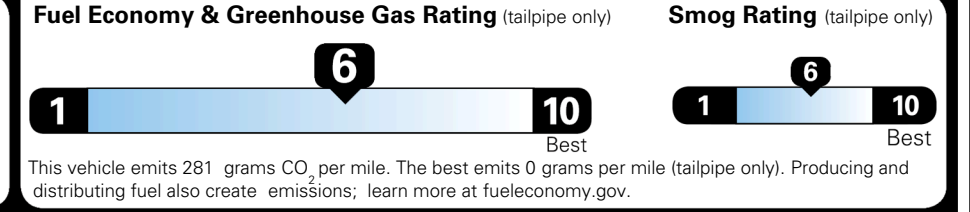

Actual results will vary for many reasons, including driving conditions and how you drive and maintain your vehicle. The average new vehicle gets 29 MPG and costs $8,000 to fuel over 5 years. Cost estimates are based on 15,000 miles per year at $ 3.10 per gallon. MPGe is miles per gasoline gallon equivalent. Vehicle emissions are a significant cause of climate change and smog.

fueleconomy.gov

Calculate personalized estimates and compare vehicles

GOVERNMENT 5-STAR SAFETY RATINGS

Overall Vehicle Score	Not Rated	
Based on the combined rating of frontal, side and rollover. Should ONLY be compared to other vehicles of similar size and weight.		
Frontal Crash	Driver Passenger	Not Rated
Based on the risk of injury in a frontal impact. Should ONLY be compared to other vehicles of similar size and weight.		
Side Crash	Front seat Rear seat	Not Rated
Star ratings based on the risk of injury in a side impact.		
Rollover	Not Rated	
Star ratings based on the risk of rollover in a single-vehicle crash.		

Star ratings range from 1 to 5 stars (★★★★★) with 5 being the highest.
Source: National Highway Traffic Safety Administration (NHTSA).
www.safercar.gov or 1-888-327-4236

Manufacturer's suggested retail price includes Manufacturer's recommended pre-delivery service. License and title fees, state and local taxes and other dealer installed options and accessories are not included in the manufacturer's suggested retail price.

PARTS CONTENT INFORMATION

FOR VEHICLES IN THIS CAR LINE U.S./CANADIAN PARTS CONTENT: 45 %

MAJOR SOURCES OF FOREIGN PARTS: KOREA: 40%

NOTE: PARTS CONTENT DOES NOT INCLUDE FINAL ASSEMBLY, DISTRIBUTION, OR OTHER NON-PARTS COSTS.

FOR THIS VEHICLE FINAL ASSEMBLY POINT: WEST POINT, GA, USA

COUNTRY OF ORIGIN ENGINE (MOTOR): KOREA
TRANSMISSION: MEXICO