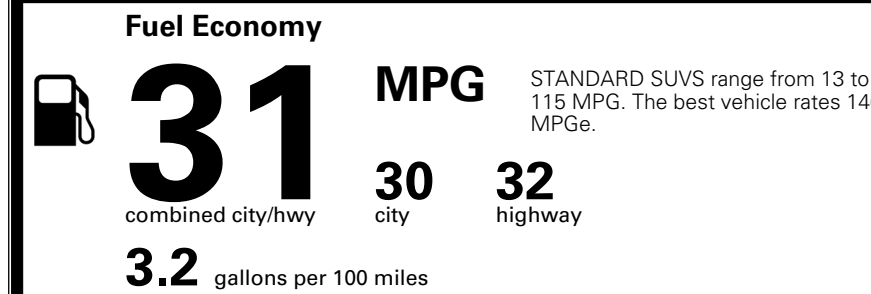

\$495.00
 \$625.00
 \$250.00
 \$45.00
 \$145.00

\$ 56,050.00

\$ 1,545.00

\$ 57,595.00

EPA DOT Fuel Economy and Environment

Gasoline Vehicle

You save \$500
 in fuel costs over 5 years compared to the average new vehicle.