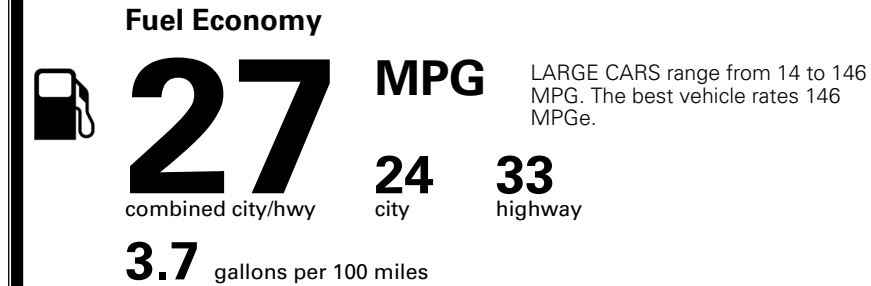

EPA DOT Fuel Economy and Environment

Gasoline Vehicle

You spend $750 more in fuel costs over 5 years compared to the average new vehicle.

Annual fuel cost $1,850