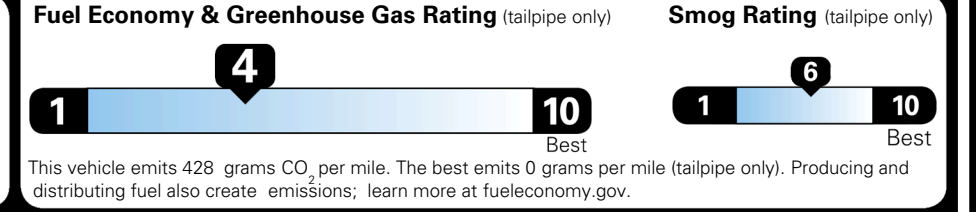

Actual results will vary for many reasons, including driving conditions and how you drive and maintain your vehicle. The average new vehicle gets 29 MPG and costs $8,500 to fuel over 5 years. Cost estimates are based on 15,000 miles per year at $ 3.30 per gallon. MPGe is miles per gasoline gallon equivalent. Vehicle emissions are a significant cause of climate change and smog.

fueleconomy.gov
Calculate personalized estimates and compare vehicles

Smartphone QR Code

GOVERNMENT 5-STAR SAFETY RATINGS

Overall Vehicle Score		Not Rated
Based on the combined rating of frontal, side and rollover. Should ONLY be compared to other vehicles of similar size and weight.		
Frontal	Driver	★ ★ ★ ★ ★
Crash	Passenger	★ ★ ★ ★
Based on the risk of injury in a frontal impact. Should ONLY be compared to other vehicles of similar size and weight.		
Side	Front seat	Not Rated
Crash	Rear seat	Not Rated
Star ratings based on the risk of injury in a side impact.		
Rollover		★ ★ ★ ★
Star ratings based on the risk of rollover in a single-vehicle crash.		

Star ratings range from 1 to 5 stars (★★★★★) with 5 being the highest.
Source: National Highway Traffic Safety Administration (NHTSA).
www.safercar.gov or 1-888-327-4236

Manufacturer's suggested retail price includes Manufacturer's recommended pre-delivery service. License and title fees, state and local taxes and other dealer installed options and accessories are not included in the manufacturer's suggested retail price.

PARTS CONTENT INFORMATION

FOR VEHICLES IN THIS CAR LINE U.S./CANADIAN PARTS CONTENT: 2 %

MAJOR SOURCES OF FOREIGN PARTS: KOREA: 95%

NOTE: PARTS CONTENT DOES NOT INCLUDE FINAL ASSEMBLY, DISTRIBUTION, OR OTHER NON-PARTS COSTS.

FOR THIS VEHICLE FINAL ASSEMBLY POINT: GWANGMYEONG, KOREA

COUNTRY OF ORIGIN ENGINE (MOTOR): KOREA

TRANSMISSION: KOREA